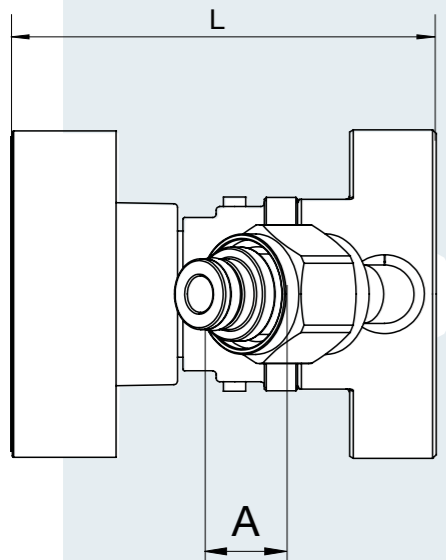

ADAPTERS FOR AIRCRAFTS AND HELICOPTERS

Materials:
Brass EN 12164 - CuZn39Pb3
EPDM-PEROX
AISI
ABS/POM
Aluminium

Adapter c/w SS 8752430 socket and 90° inlet F9/16" UNF			
P/N	A	L	GAS
AGTA-F9/16-O	9/16"	57,4	OXYGEN

Adapter c/w BS 5682:2015 socket and 90° inlet F9/16" UNF			
P/N	A	L	GAS
AGTB-F9/16-O	9/16"	57,4	OXYGEN

Adapter c/w SS 8752430 socket and 45° inlet F9/16" UNF			
P/N	A	L	GAS
AGTA-F9/16-O/1	9/16"	57,4	OXYGEN