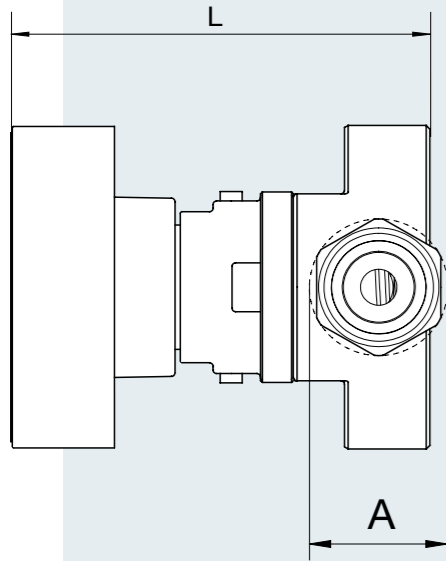

ADAPTERS FOR AIRCRAFTS AND HELICOPTERS

Materials:
Brass EN 12164 - CuZn39Pb3
EPDM-PEROX
AISI
ABS/POM
Aluminium

Adapter c/w SS 8752430 socket and 90° inlet F9/16" UNF			
P/N	A	L	GAS
AGTA-F9/16-O	9/16"	57,4	OXYGEN

Adapter c/w BS 5682:2015 socket and 90° inlet F9/16" UNF			
P/N	A	L	GAS
AGTB-F9/16-O	9/16"	57,4	OXYGEN

Adapter c/w SS 8752430 socket and 45° inlet F9/16" UNF			
P/N	A	L	GAS
AGTA-F9/16-O/1	9/16"	57,4	OXYGEN