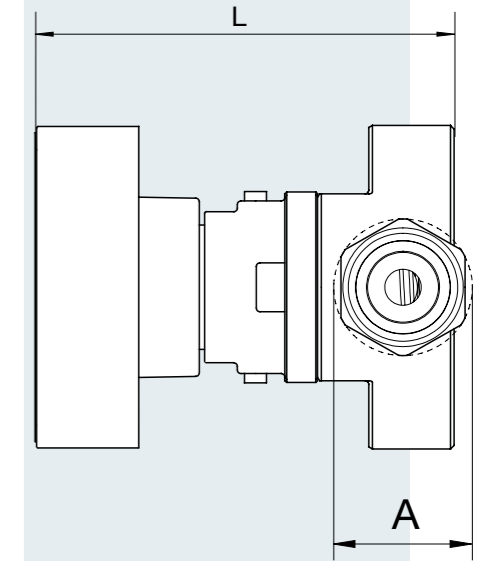

ADAPTERS FOR AIRCRAFTS AND HELICOPTERS

Materials:
Brass EN 12164 - CuZn39Pb3
EPDM-PEROX
AISI
ABS/POM
Aluminium

Adapter c/w SS 8752430 socket and 90° inlet F9/16" UNF			
P/N	A	L	GAS
AGTA-F9/16-O	9/16"	57,4	OXYGEN

Adapter c/w BS 5682:2015 socket and 90° inlet F9/16" UNF			
P/N	A	L	GAS
AGTB-F9/16-O	9/16"	57,4	OXYGEN

Adapter c/w SS 8752430 socket and 45° inlet F9/16" UNF			
P/N	A	L	GAS
AGTA-F9/16-O/1	9/16"	57,4	OXYGEN